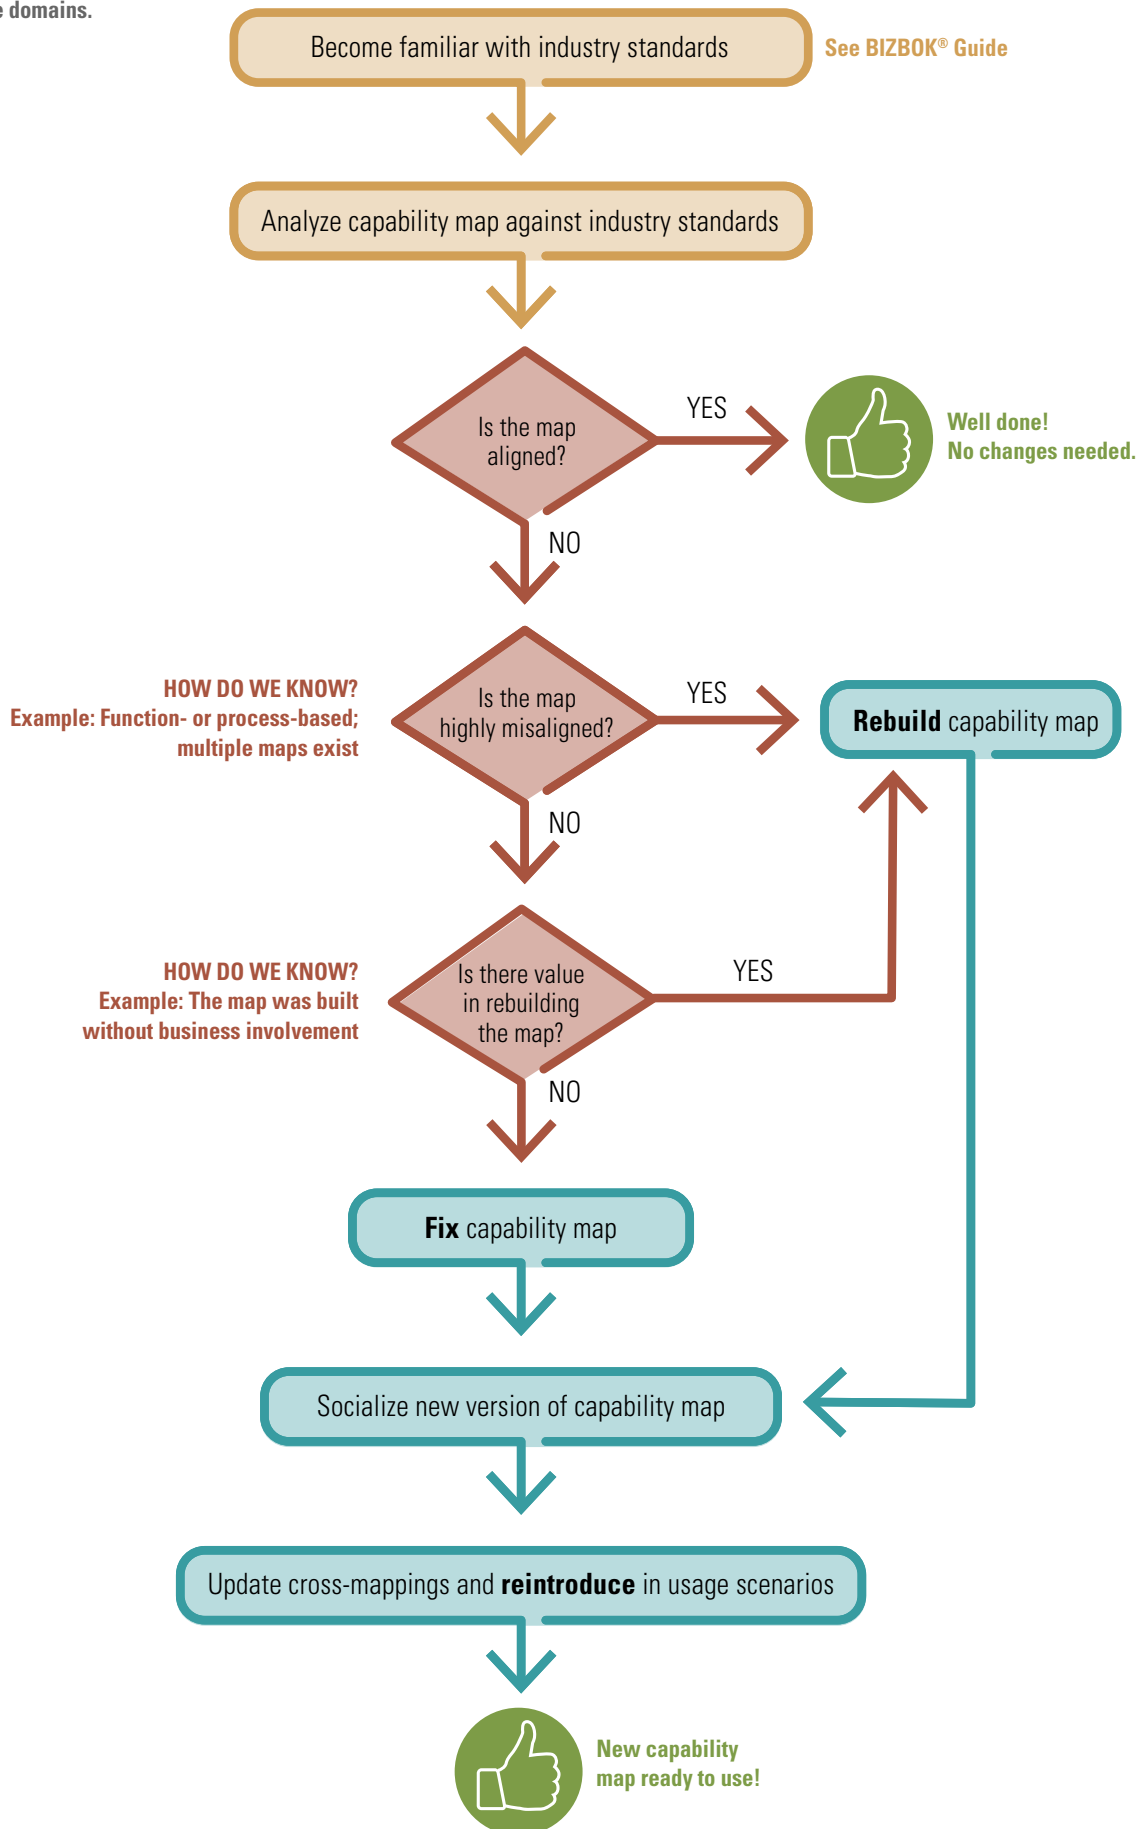

HOW TO ADDRESS A LEGACY CAPABILITY MAP*

* Applies to value streams and all other business architecture domains.

Source: S2E Consulting Inc.

This work is licensed under a Creative Commons Attribution 4.0 International License. You may copy, distribute, display and make derivative works. We only ask in return that you give us credit (attribution).